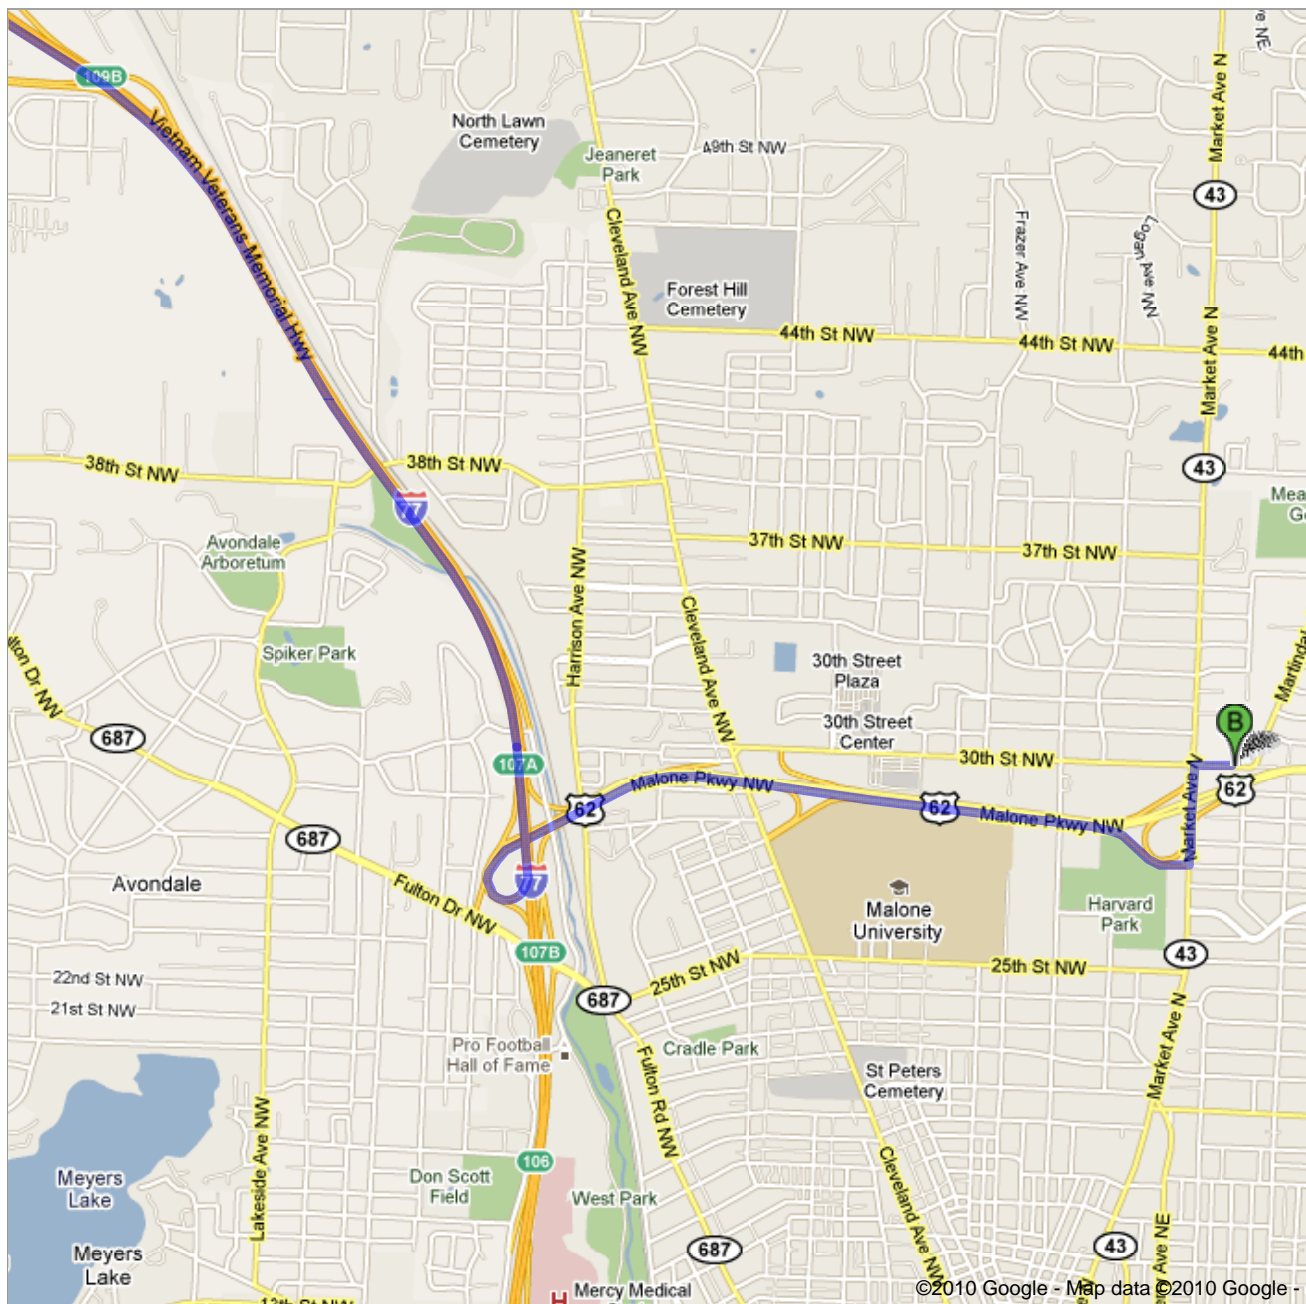

Directions to 706 30th St NE, Canton, OH 44714
5.7 mi – about 10 mins

Save trees. Go green!
Download Google Maps on your phone at google.com/gmm

 5445 Whipple Ave NW, North Canton, OH 44720

1. Head **south** on **Whipple Ave NW** toward **Everhard Rd NW** go 0.1 mi
total 0.1 mi

 2. Take the 1st right onto **Everhard Rd NW** go 0.1 mi
total 0.3 mi
About 1 min

 3. Take the ramp onto **I-77 S** go 3.1 mi
total 3.4 mi
About 3 mins

 4. Take exit **107B** to merge onto **US-62 E/Malone Pkwy NW** toward **Alliance** go 1.7 mi
total 5.1 mi
About 3 mins

 5. Take the **OH-43/Market Ave** ramp go 0.3 mi
total 5.4 mi

 6. Turn left at **OH-43 N/Market Ave N** go 0.2 mi
total 5.6 mi
About 2 mins

 7. Take the 2nd right onto **30th St NE** go 486 ft
total 5.7 mi
Destination will be on the right

 706 30th St NE, Canton, OH 44714

These directions are for planning purposes only. You may find that construction projects, traffic, weather, or other events may cause conditions to differ from the map results, and you should plan your route accordingly. You must obey all signs or notices regarding your route.