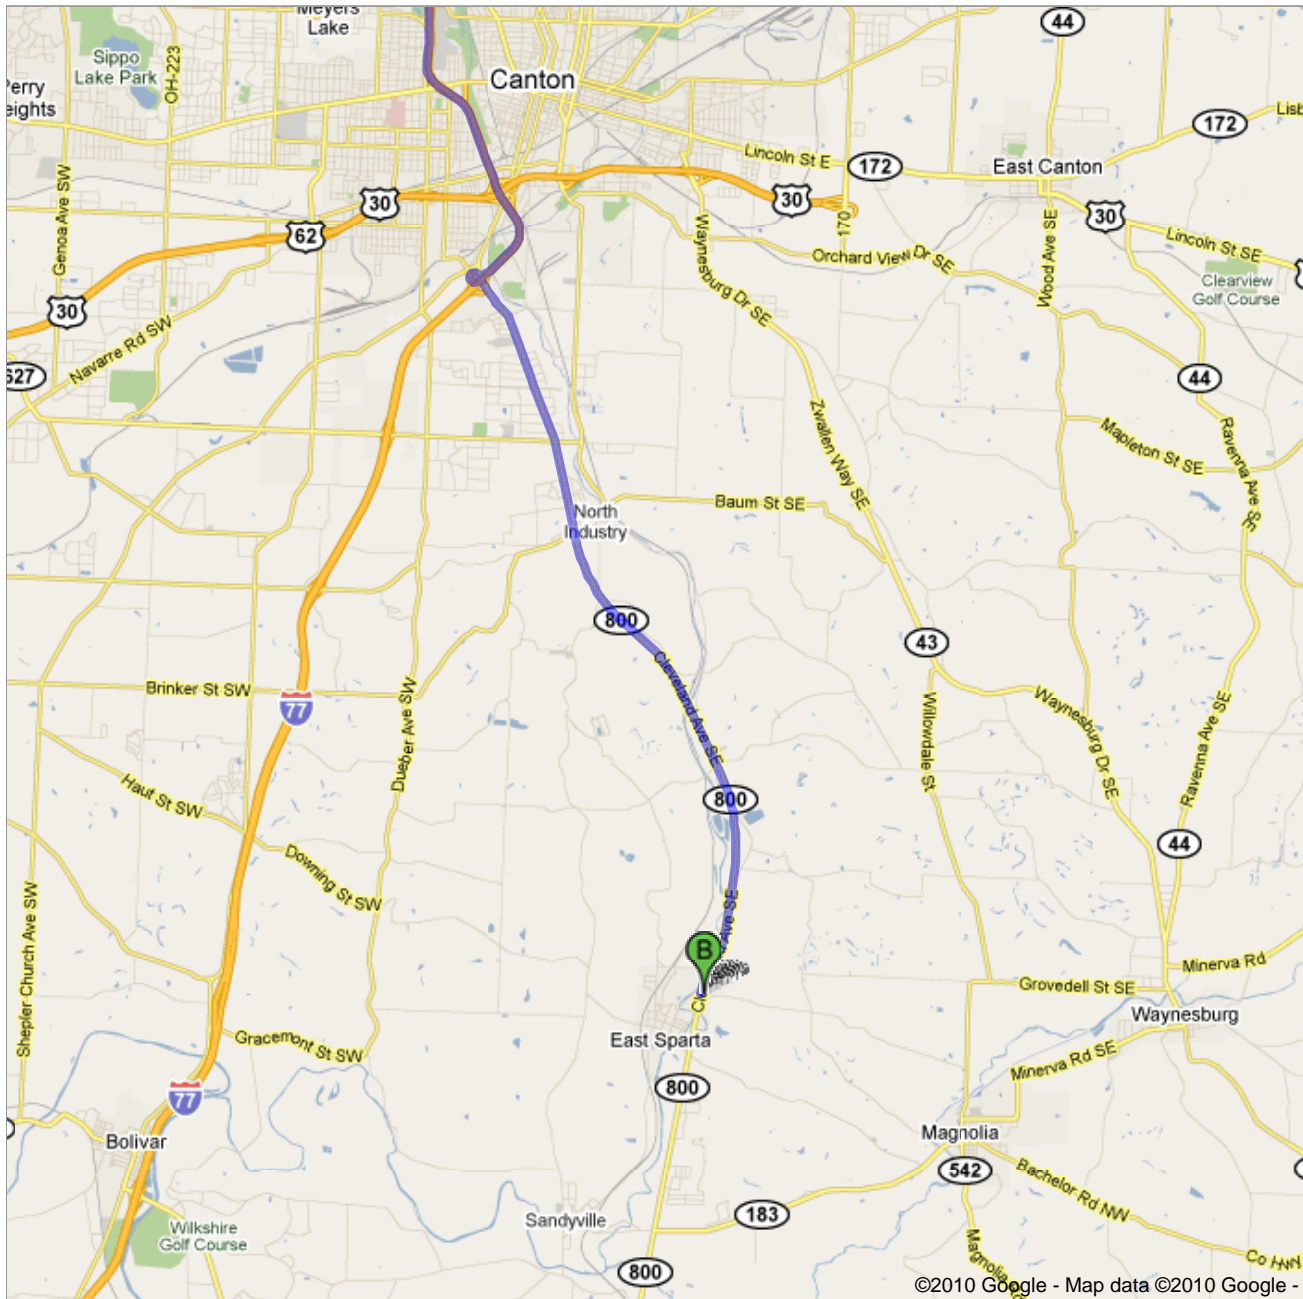

**Directions to East Sparta Recreation**

2393 Westbrook Street Southeast, Magnolia, OH

44643-9721 - (330) 866-2062

15.5 mi – about 20 mins

**Save trees. Go green!**  
 Download Google Maps on your phone at [google.com/gmm](http://google.com/gmm)

 5445 Whipple Ave NW, North Canton, OH 44720

- |   |  |                            |
|---|--|----------------------------|
| 1.  | Head <b>south</b> on <b>Whipple Ave NW</b> toward <b>Everhard Rd NW</b>                            | go 0.1 mi<br>total 0.1 mi  |
|  | 2. Take the 1st right onto <b>Everhard Rd NW</b><br>About 1 min                                    | go 0.1 mi<br>total 0.3 mi  |
|  | 3. Take the ramp onto <b>I-77 S</b><br>About 7 mins  | go 7.2 mi<br>total 7.5 mi  |
|  | 4. Take exit <b>103</b> for <b>OH-800 S/Cleveland Ave</b><br>About 1 min                           | go 0.4 mi<br>total 7.9 mi  |
|  | 5. Merge onto <b>OH-800 S/Cleveland Ave SW</b><br>Destination will be on the left<br>About 11 mins | go 7.7 mi<br>total 15.5 mi |

 **East Sparta Recreation**  
2393 Westbrook Street Southeast, Magnolia, OH 44643-9721 - (330) 866-2062

These directions are for planning purposes only. You may find that construction projects, traffic, weather, or other events may cause conditions to differ from the map results, and you should plan your route accordingly. You must obey all signs or notices regarding your route.