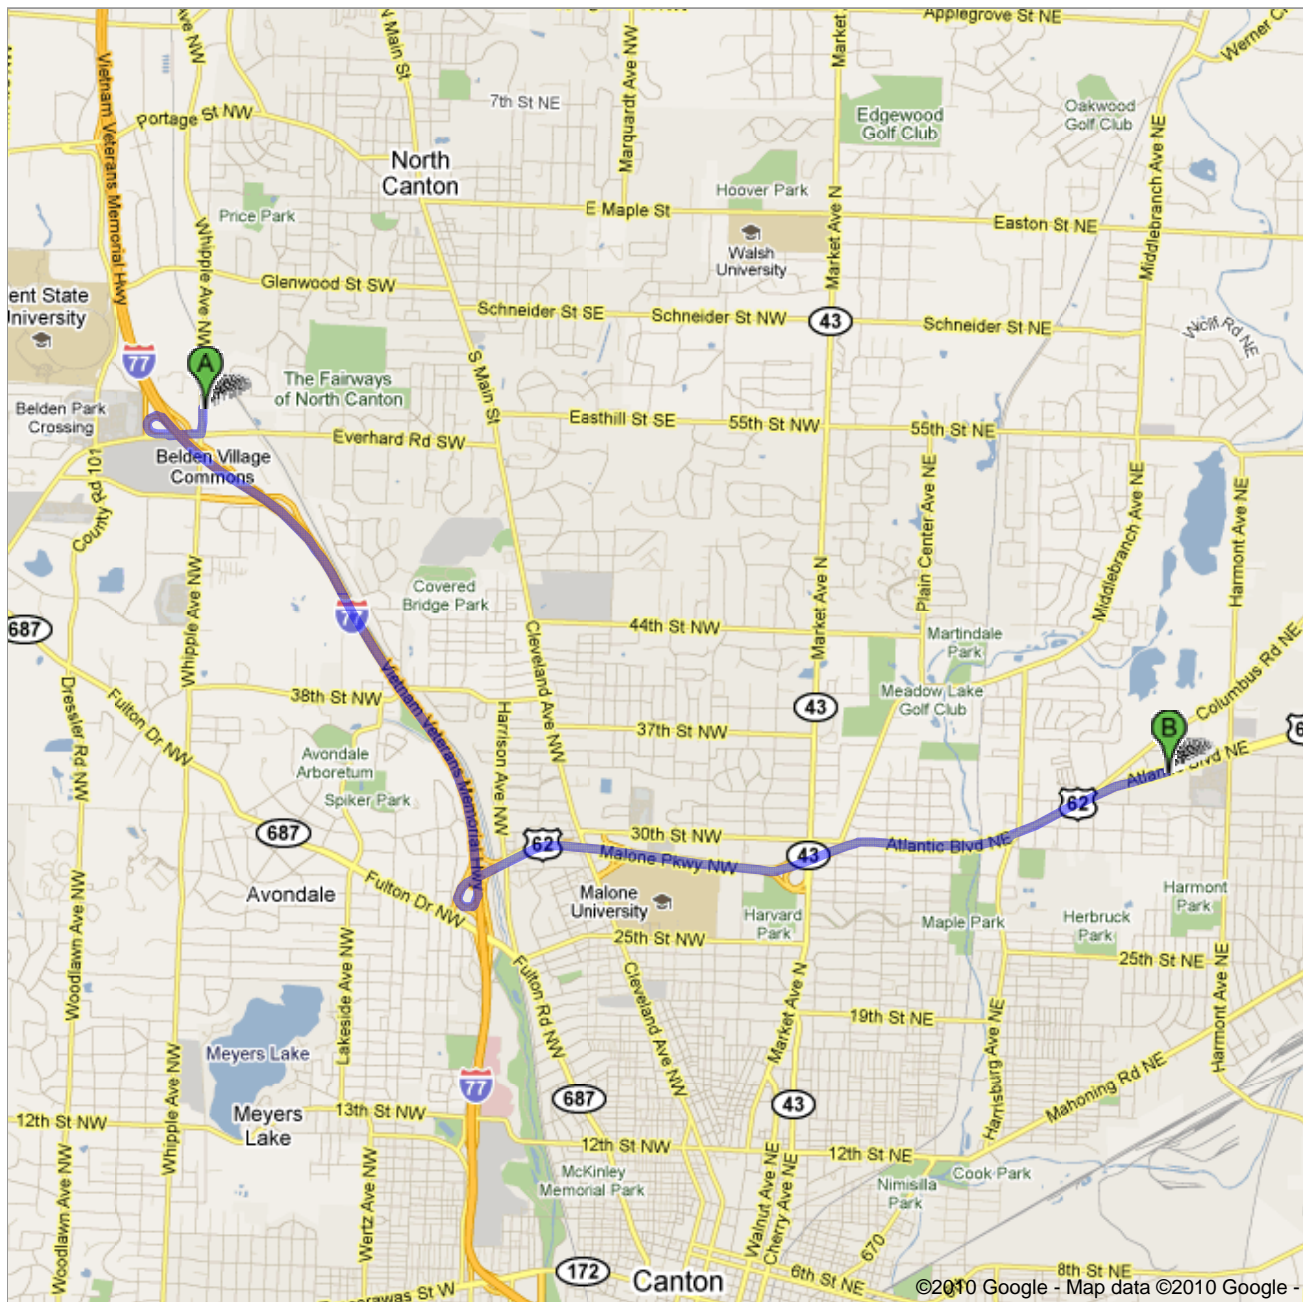

Directions to 3000 Atlantic Blvd NE, Canton, OH 44705  
7.2 mi – about 11 mins

**Save trees. Go green!**  
Download Google Maps on your phone at [google.com/gmm](http://google.com/gmm)

 5445 Whipple Ave NW, North Canton, OH 44720

1. Head **south** on **Whipple Ave NW** toward **Everhard Rd NW** go 0.1 mi  
total 0.1 mi

 2. Take the 1st right onto **Everhard Rd NW** go 0.1 mi  
total 0.3 mi  
About 1 min

 3. Take the ramp onto **I-77 S** go 3.1 mi  
total 3.4 mi  
About 3 mins

 4. Take exit **107B** to merge onto **US-62 E/Malone Pkwy NW** toward **Alliance** go 3.8 mi  
total 7.2 mi  
Continue to follow US-62 E  
Destination will be on the right  
About 6 mins

 3000 Atlantic Blvd NE, Canton, OH 44705

These directions are for planning purposes only. You may find that construction projects, traffic, weather, or other events may cause conditions to differ from the map results, and you should plan your route accordingly. You must obey all signs or notices regarding your route.