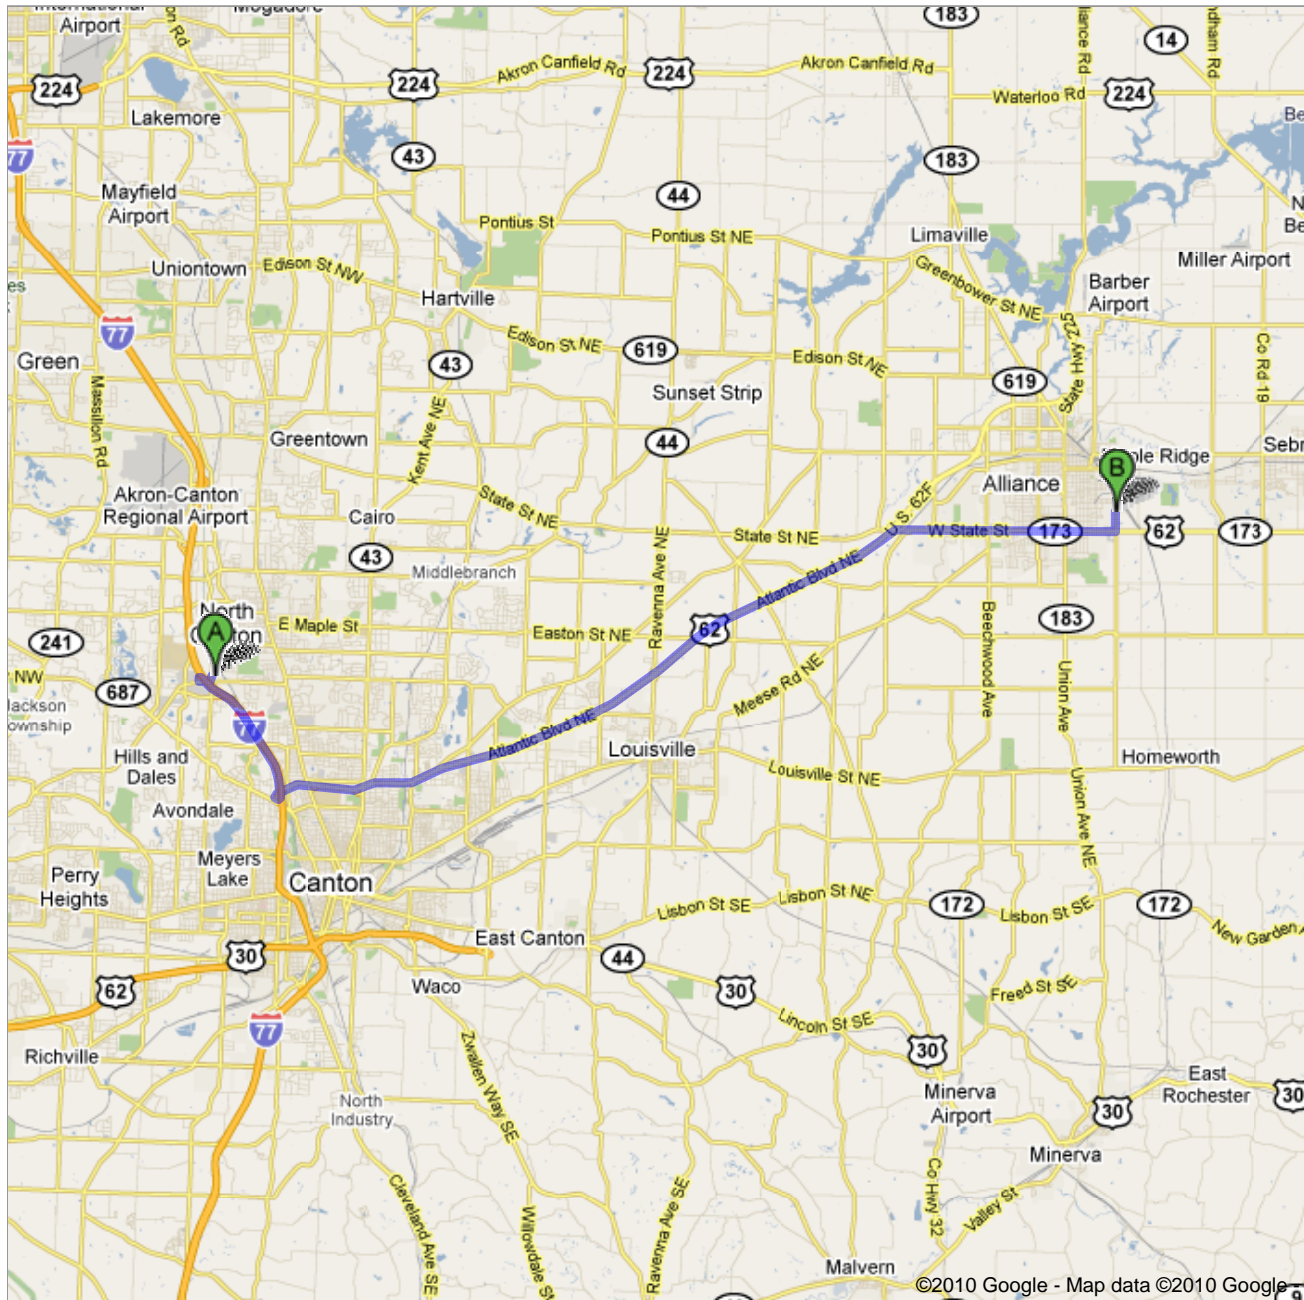

Directions to 1435 S Mahoning Ave, Alliance, OH 44601
21.7 mi – about 30 mins

Save trees. Go green!
Download Google Maps on your phone at google.com/gmm

 5445 Whipple Ave NW, North Canton, OH 44720

1. Head **south** on **Whipple Ave NW** toward **Everhard Rd NW** go 0.1 mi
total 0.1 mi
2. Take the 1st right onto **Everhard Rd NW** go 0.1 mi
total 0.3 mi
About 1 min
3. Take the ramp onto **I-77 S** go 3.1 mi
total 3.4 mi
About 3 mins
4. Take exit **107B** to merge onto **US-62 E/Malone Pkwy NW** toward **Alliance** go 13.3 mi
total 16.7 mi
Continue to follow US-62 E
About 15 mins
5. Take the **US-62/OH-173/State St** ramp to **Alliance** go 0.4 mi
total 17.0 mi
6. Turn right at **OH-173 E/US-62 E/W State St** go 4.3 mi
total 21.3 mi
About 8 mins
7. Turn left at **S Mahoning Ave** go 0.4 mi
total 21.7 mi
Destination will be on the left
About 1 min

 1435 S Mahoning Ave, Alliance, OH 44601

These directions are for planning purposes only. You may find that construction projects, traffic, weather, or other events may cause conditions to differ from the map results, and you should plan your route accordingly. You must obey all signs or notices regarding your route.

Map data ©2010 Google

Directions weren't right? Please find your route on maps.google.com and click "Report a problem" at the bottom left.