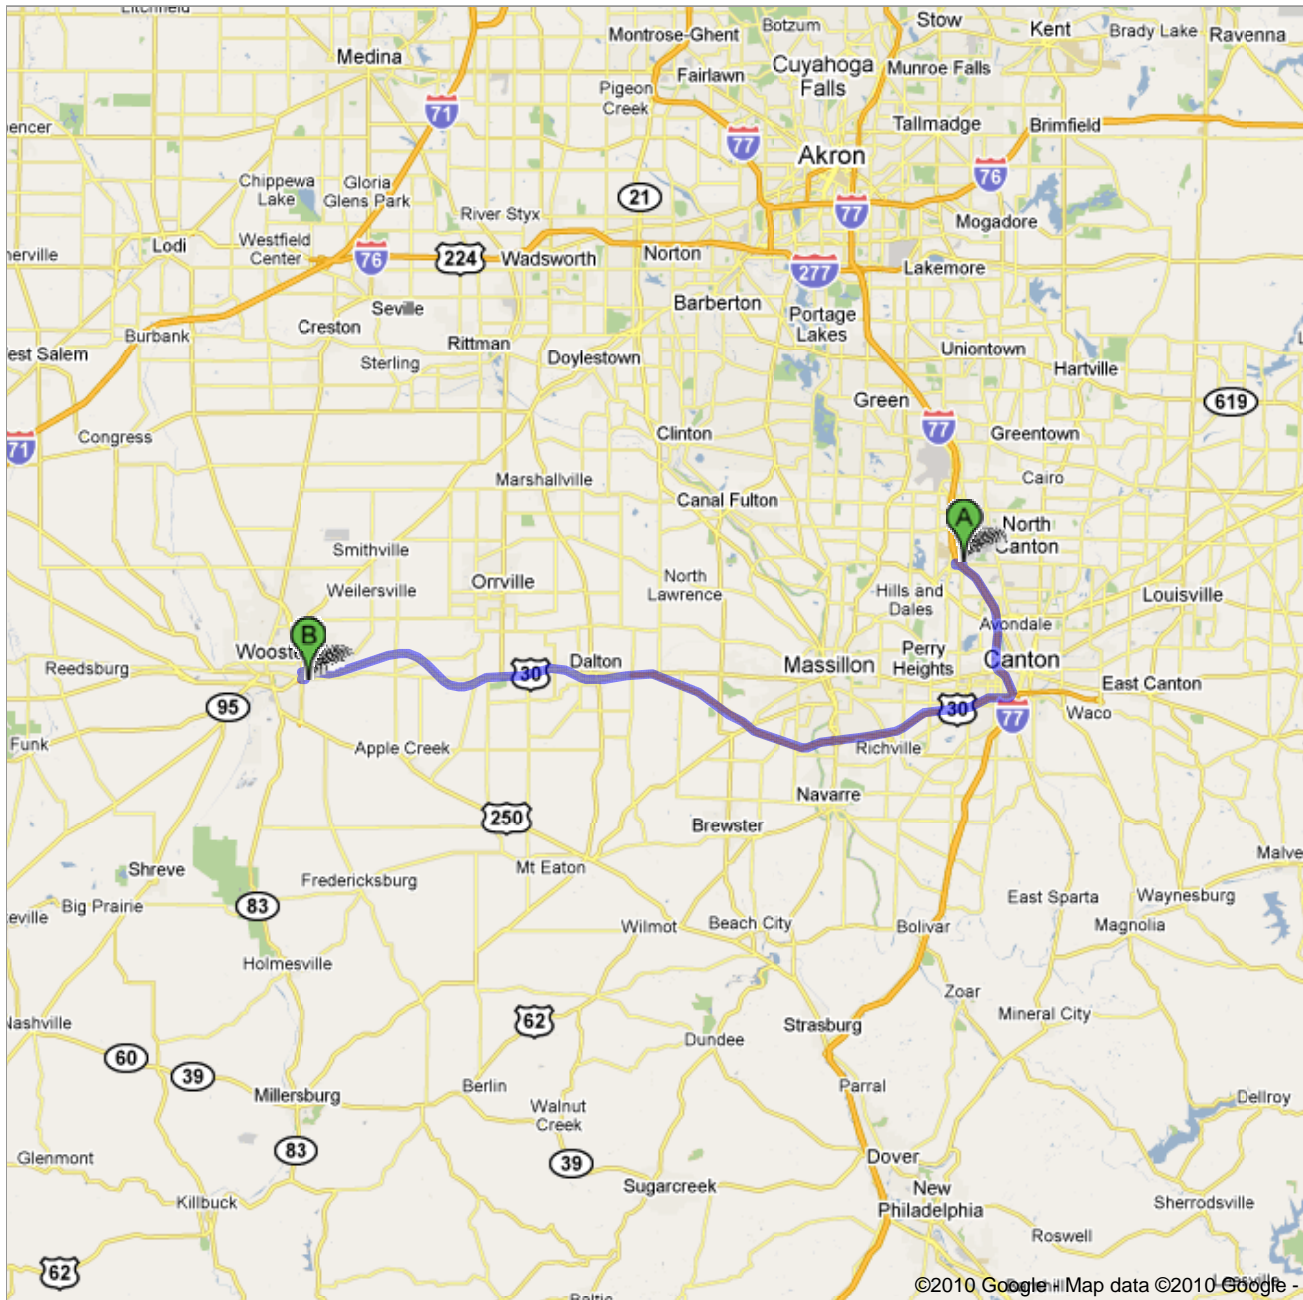

Directions to 1983 E Lincoln Way, Wooster, OH 44691
36.7 mi – about 40 mins

Save trees. Go green!
Download Google Maps on your phone at google.com/gmm

 5445 Whipple Ave NW, North Canton, OH 44720

1. Head **south** on **Whipple Ave NW** toward **Everhard Rd NW**

go 0.1 mi
total 0.1 mi
-  2. Take the 1st right onto **Everhard Rd NW**
About 1 min

go 0.1 mi
total 0.3 mi
-  3. Take the ramp onto **I-77 S**
About 6 mins

go 6.1 mi
total 6.3 mi
-  4. Take exit **104** to merge onto **US-30 W/US-62 W** toward **Massillon**
Continue to follow US-30 W
About 32 mins

go 29.7 mi
total 36.0 mi
-  5. Merge onto **OH-83 S** via the ramp to **US-250 E/New Philadelphia/Millersburg**

go 0.4 mi
total 36.4 mi
-  6. Take the **E Lincoln Way** exit toward **US-30 E/Canton**

go 0.2 mi
total 36.5 mi
-  7. Turn left at **E Lincoln Way**
Destination will be on the right

go 0.2 mi
total 36.7 mi

 1983 E Lincoln Way, Wooster, OH 44691

These directions are for planning purposes only. You may find that construction projects, traffic, weather, or other events may cause conditions to differ from the map results, and you should plan your route accordingly. You must obey all signs or notices regarding your route.